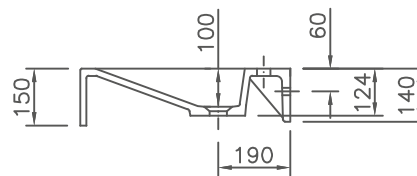

Begriffsbestimmung: Achsmaß = das Maß von Beckenmitte bis Waschtischende.

Gewicht: ca. 67 kg bei einer Gesamtlänge von 2400 mm; Gewicht pro 100 mm Ablage ca. 2,4 kg

Technical Information

Washstand cast in a single piece with one basin, without overflow (for permanent overflow art. no. 90063 has to be added).

Length: 1200 - 2400 mm

Depth: 555 mm

Basin size: 1100 x 395 mm

Basin depth: 100 mm

Front apron height: 150 mm

Armature aperture: Ø 35 mm

Available solutions: without armature aperture, with 1 or with 2 armature apertures

Mounting: with installation skirting with cane bolt attachment. Up to a length of axis of 900 mm is sufficient to use one support bracket art.no. 90004 left and right. For longer washstands an additional angle bracket art.no. 90024 / 90025 in the range of the shelf is necessary. With a side-panel instead of the support bracket a angle bracket art.no. 90024 / 90025 is used.

Definition: length of axis = length center of washbasin to end of washstand

Weight: approx. 67 kg with a total length of 2400 mm, weight per 100 mm of shelves approx. 2.4 kg

Montageschürze Installation Skirting