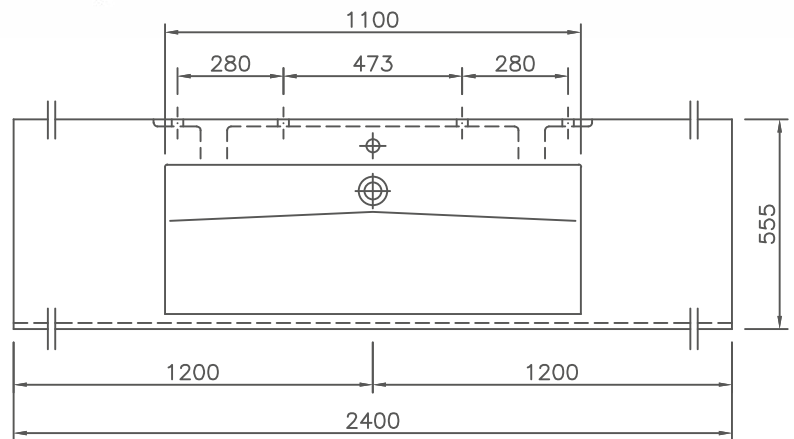

Begriffsbestimmung: Achsmaß = das Maß von Beckenmitte bis Waschtischende.

Gewicht: ca. 67 kg bei einer Gesamtlänge von 2400 mm; Gewicht pro 100 mm Ablage ca. 2,4 kg

Technical Information

Washstand cast in a single piece with one basin, without overflow (for permanent overflow art. no. 90063 has to be added).

Length: 1200 - 2400 mm

Depth: 555 mm

Basin size: 1100 x 395 mm

Basin depth: 100 mm

Front apron height: 150 mm

Armature aperture: Ø 35 mm

Available solutions: without armature aperture, with 1 or with 2 armature apertures

Mounting: with installation skirting with cane bolt attachment. Up to a length of axis of 900 mm is sufficient to use one support bracket art.no. 90004 left and right. For longer washstands an additional angle bracket art.no. 90024 / 90025 in the range of the shelf is necessary. With a side-panel instead of the support bracket a angle bracket art.no. 90024 / 90025 is used.

Definition: length of axis = length center of washbasin to end of washstand

Weight: approx. 67 kg with a total length of 2400 mm, weight per 100 mm of shelves approx. 2.4 kg

Montageschürze Installation Skirting