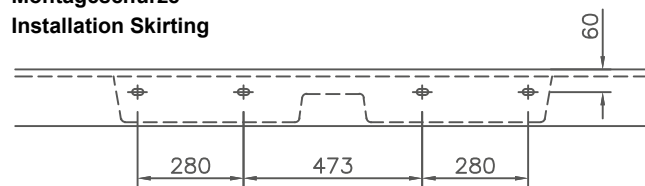

Begriffsbestimmung: Achsmaß = das Maß von Beckenmitte bis Waschtischende.

Gewicht: ca. 67 kg bei einer Gesamtlänge von 2400 mm; Gewicht pro 100 mm Ablage ca. 2,4 kg

Technical Information

Washstand cast in a single piece with one basin, without overflow (for permanent overflow art. no. 90063 has to be added).

Length: 1200 - 2400 mm

Depth: 555 mm

Basin size: 1100 x 395 mm

Basin depth: 100 mm

Front apron height: 150 mm

Armature aperture: Ø 35 mm

Available solutions: without armature aperture, with 1 or with 2 armature apertures

Mounting: with installation skirting with cane bolt attachment. Up to a length of axis of 900 mm is sufficient to use one support bracket art.no. 90004 left and right. For longer washstands an additional angle bracket art.no. 90024 / 90025 in the range of the shelf is necessary. With a side-panel instead of the support bracket a angle bracket art.no. 90024 / 90025 is used.

Definition: length of axis = length center of washbasin to end of washstand

Weight: approx. 67 kg with a total length of 2400 mm, weight per 100 mm of shelves approx. 2.4 kg

Montageschürze Installation Skirting