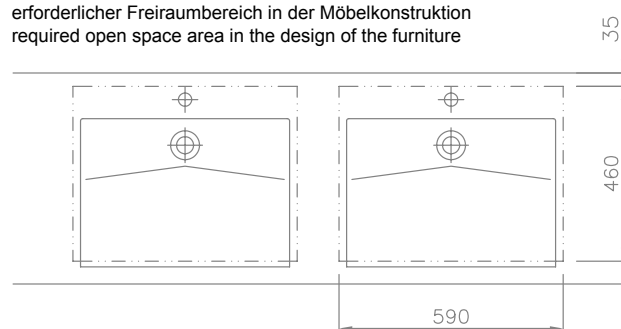

erforderlicher Freiraumbereich in der Möbelkonstruktion
required open space area in the design of the furniture