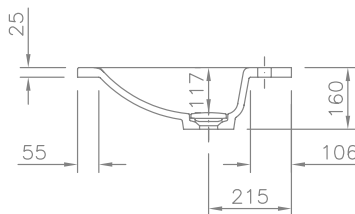

»EWT Organic P«

Art. Nr. 12560

Technische Daten

Waschtisch in einem Stück gegossen mit einem Becken, ohne Überlauf - inkl. MG Ablaufabdeckung, wahlweise mit Clou Überlauf ¹⁾)

Länge: 700 - 2400 mm

Tiefe: 555 mm

Beckengröße: 600 x 400 mm

Plattenstärke: 25 mm

Armaturenloch: Ø 35 mm

Befestigung: Möbelwaschtische müssen auf einer tragenden Möbelkonstruktion voll aufliegen.

Gewicht: ca. 73 kg bei einer Gesamtlänge von 2400 mm: Gewicht pro 100 mm Ablage ca. 2,8 kg

Dieser Waschtisch ist in einfarbig weiss lieferbar.

Technical Information

Washstand cast in a single piece with one basin, without overflow - MG drain cover included, Clou overflow optional ¹⁾)

Length: 700 - 2400 mm

Depth: 555 mm

Basin size: 600 x 400 mm

plate thickness: 25 mm

Armature aperture: Ø 35 mm

Mounting: Furniture washbasins must fully rest on a supporting furniture.

Weight: approx. 73 kg with a total length of 2400 mm, weight per 100 mm of shelves approx. 2.8 kg

This washbasin is available in white uni-coloured.

erforderlicher Freiraumbereich in der Möbelkonstruktion
required open space area in the design of the furniture

¹⁾ ohne Überlauf
Clou - Überlauf Art.Nr. 90064 ist wahlweise dazuzurechnen
¹⁾ without overflow:
Clou overflow art.no. 90064 optional (has to be added)

Oberfläche Surface	einfarbig glänzend high gloss, uni coloured	matte Oberfläche matt surface
lieferbar/available	Weiss/White	Weiss/White