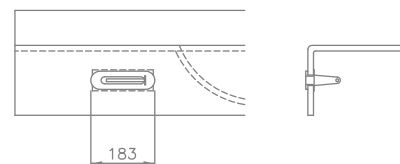

Art. 90094 WC-Papierhalter oval

Blende aus Kunststoff verchromt
Cornice in plastica cromata
Cover plastic, chrome-plated

**Kleenex-Spender und
Hygienebox-Halter**

Für Montage in der Waschtischschürze

**Distributore Kleenex é
Distributore per sacchetti igienici**

Montato sul grembiule